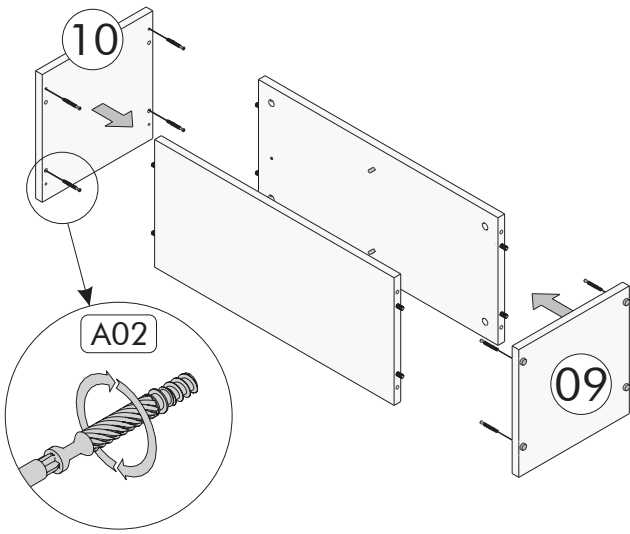

ASSEMBLY

07