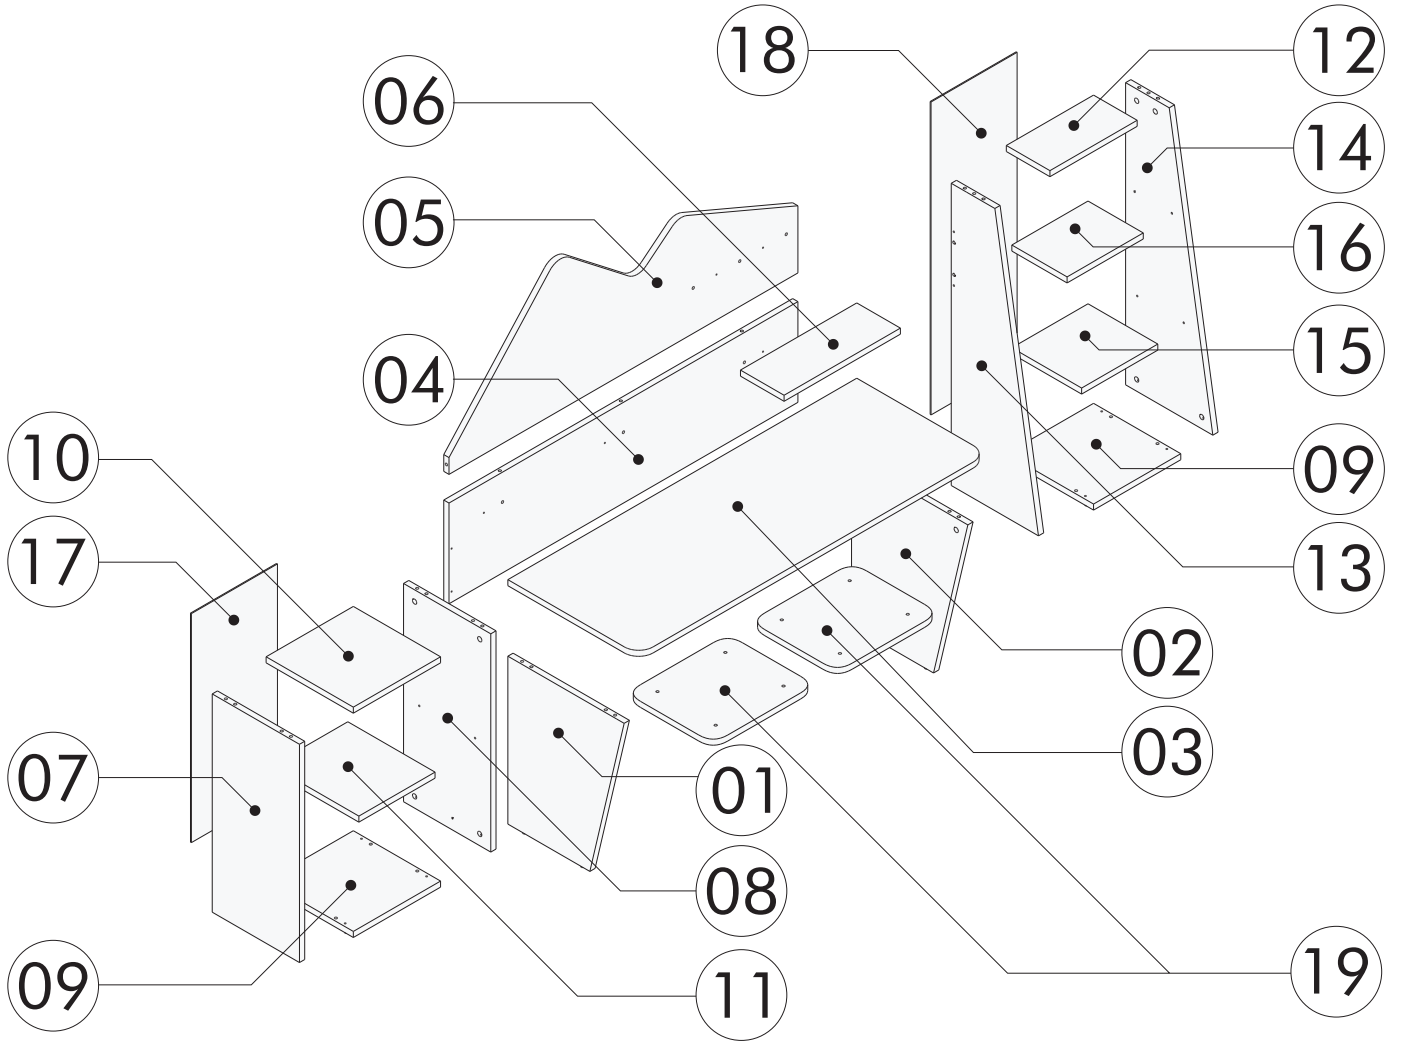

During installation, carefully review all steps in the manual.

After the installation process is completed, check the integrity of all connection points.

After the assembly, carry the product as 2 people.

You can contact our company about the topics you are curious about.

LIST OF PART

LIST OF ACCESSORY

Code	Ebat / Dimension	Pieces
01	40 x 50 x 1.8 cm	1
02	40 x 50 x 1.8 cm	1
03	45 x 120 x 1.8 cm	1
04	30 x 120 x 1.8 cm	1
05	45 x 120 x 1.8 cm	1
06	15 x 40 x 1.8 cm	1
07	30 x 65 x 1.8 cm	1
08	30 x 65 x 1.8 cm	1
09	30 x 30 x 1.8 cm	2
10	30x 30 x 1.8 cm	1
11	26.2 x 30 x 1.8 cm	1
12	15 x 30 x 1.8 cm	1
13	30 x 90 x 1.8 cm	1
14	30 x 90 x 1.8 cm	1
15	24 x 26.2 x 1.8 cm	1
16	19 x 26.2 x 1.8 cm	1
17	29.6 x 68.2 x 0.3 cm	1
18	29.6 x 93.2 x 0.3 cm	1
19	30 x 35 x 1.8 cm	2