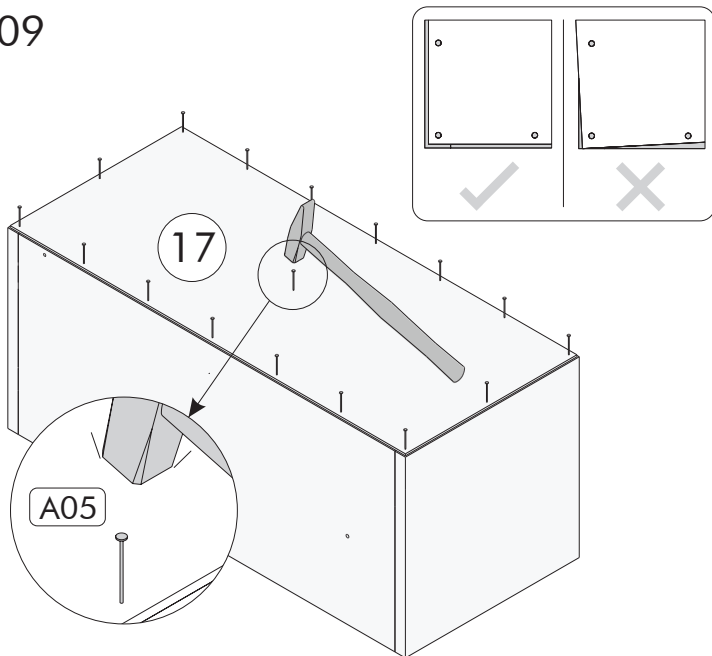

ASSEMBLY

07

08

09

10

11

12