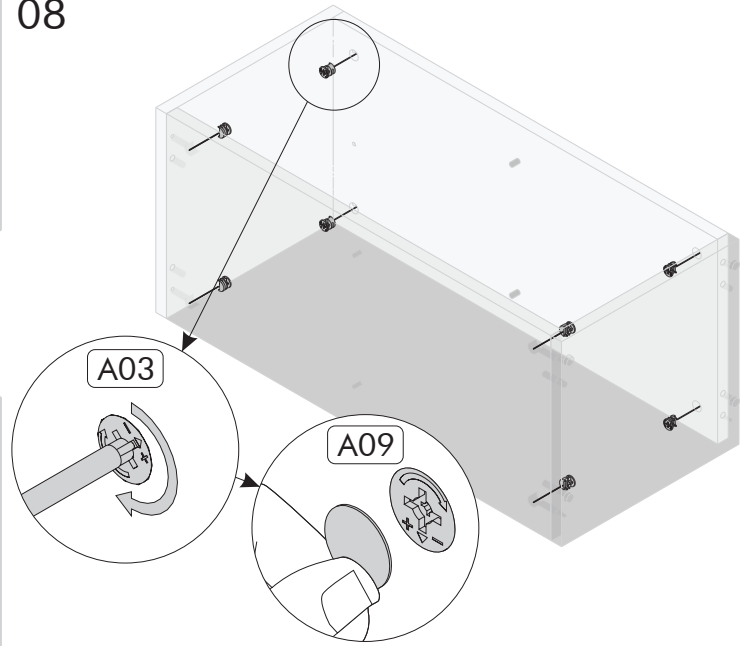

You can contact our company about the topics you are curious about.

LIST OF PART

LIST OF ACCESSORY

Code	Ebat / Dimension	Pieces
01	40 x 50 x 1.8 cm	1
02	40 x 50 x 1.8 cm	1
03	45 x 120 x 1.8 cm	1
04	30 x 120 x 1.8 cm	1
05	45 x 120 x 1.8 cm	1
06	15 x 40 x 1.8 cm	1
07	30 x 65 x 1.8 cm	1
08	30 x 65 x 1.8 cm	1
09	30 x 30 x 1.8 cm	2
10	30x 30 x 1.8 cm	1
11	26.2 x 30 x 1.8 cm	1
12	15 x 30 x 1.8 cm	1
13	30 x 90 x 1.8 cm	1
14	30 x 90 x 1.8 cm	1
15	24 x 26.2 x 1.8 cm	1
16	19 x 26.2 x 1.8 cm	1
17	29.6 x 68.2 x 0.3 cm	1
18	29.6 x 93.2 x 0.3 cm	1
19	30 x 35 x 1.8 cm	2

ASSEMBLY

ASSEMBLY

07

08

09

10

11

12

ASSEMBLY

13

14

15

16

17

18

19