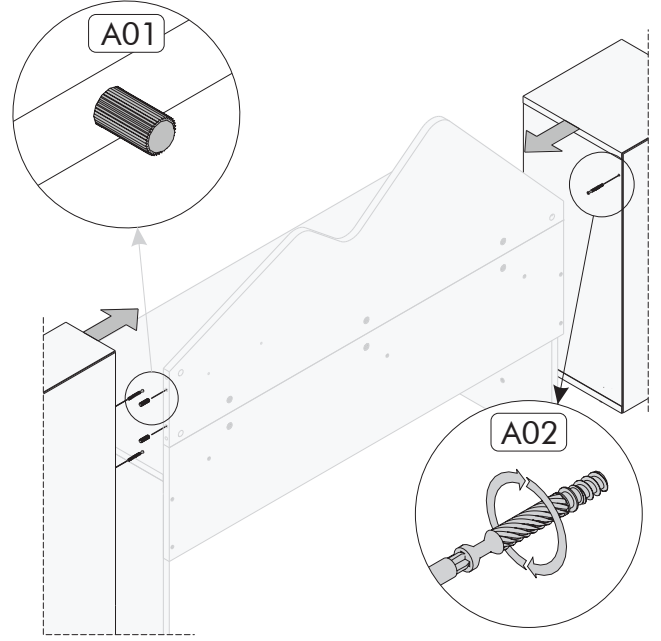

ASSEMBLY

13

14

15

16

17

18