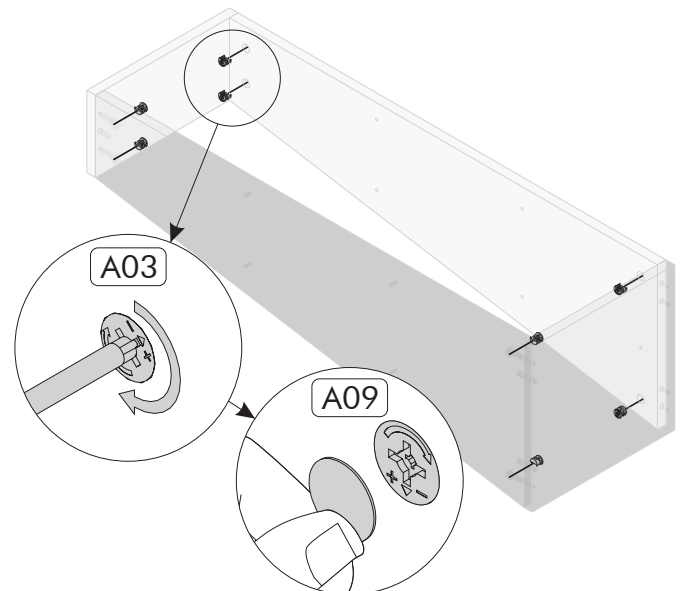

You can contact our company about the topics you are curious about.

LIST OF PART

LIST OF ACCESSORY

Code	Ebat / Dimension	Pieces
01	40 x 50 x 1.8 cm	1
02	40 x 50 x 1.8 cm	1
03	45 x 120 x 1.8 cm	1
04	30 x 120 x 1.8 cm	1
05	45 x 120 x 1.8 cm	1
06	15 x 40 x 1.8 cm	1
07	30 x 65 x 1.8 cm	1
08	30 x 65 x 1.8 cm	1
09	30 x 30 x 1.8 cm	2
10	30x 30 x 1.8 cm	1
11	26.2 x 30 x 1.8 cm	1
12	15 x 30 x 1.8 cm	1
13	30 x 90 x 1.8 cm	1
14	30 x 90 x 1.8 cm	1
15	24 x 26.2 x 1.8 cm	1
16	19 x 26.2 x 1.8 cm	1
17	29.6 x 68.2 x 0.3 cm	1
18	29.6 x 93.2 x 0.3 cm	1
19	30 x 35 x 1.8 cm	2

ASSEMBLY

ASSEMBLY

07

08

09

10

11

12

ASSEMBLY

13

14

15

16

17

18

19