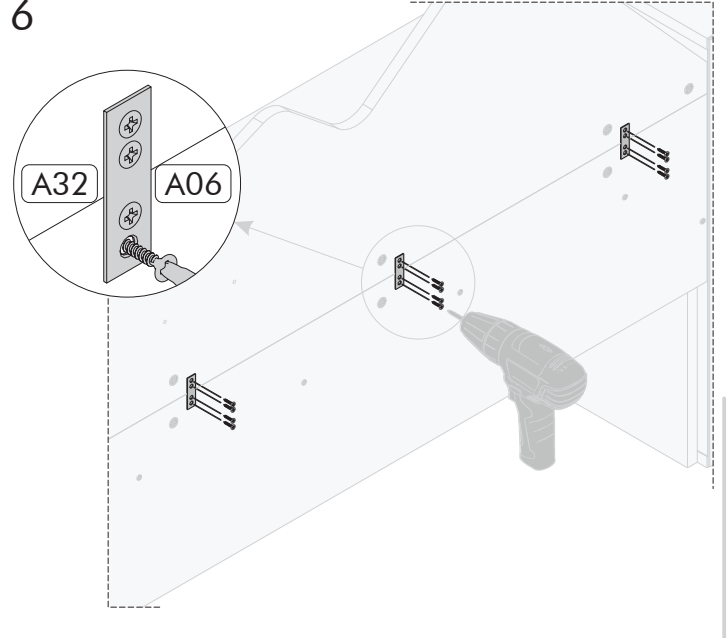

You can contact our company about the topics you are curious about.

LIST OF PART

LIST OF ACCESSORY

Code	Ebat / Dimension	Pieces
01	40 x 50 x 1.8 cm	1
02	40 x 50 x 1.8 cm	1
03	45 x 120 x 1.8 cm	1
04	30 x 120 x 1.8 cm	1
05	45 x 120 x 1.8 cm	1
06	15 x 40 x 1.8 cm	1
07	30 x 65 x 1.8 cm	1
08	30 x 65 x 1.8 cm	1
09	30 x 30 x 1.8 cm	2
10	30x 30 x 1.8 cm	1
11	26.2 x 30 x 1.8 cm	1
12	15 x 30 x 1.8 cm	1
13	30 x 90 x 1.8 cm	1
14	30 x 90 x 1.8 cm	1
15	24 x 26.2 x 1.8 cm	1
16	19 x 26.2 x 1.8 cm	1
17	29.6 x 68.2 x 0.3 cm	1
18	29.6 x 93.2 x 0.3 cm	1
19	30 x 35 x 1.8 cm	2

ASSEMBLY

13

14

15

16

17

18

19