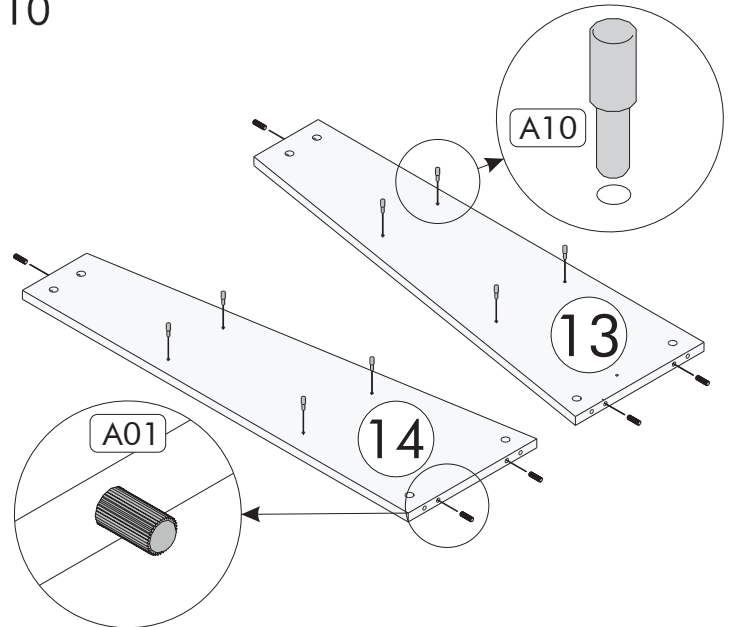

You can contact our company about the topics you are curious about.

LIST OF PART

LIST OF ACCESSORY

Code	Ebat / Dimension	Pieces
01	40 x 50 x 1.8 cm	1
02	40 x 50 x 1.8 cm	1
03	45 x 120 x 1.8 cm	1
04	30 x 120 x 1.8 cm	1
05	45 x 120 x 1.8 cm	1
06	15 x 40 x 1.8 cm	1
07	30 x 65 x 1.8 cm	1
08	30 x 65 x 1.8 cm	1
09	30 x 30 x 1.8 cm	2
10	30x 30 x 1.8 cm	1
11	26.2 x 30 x 1.8 cm	1
12	15 x 30 x 1.8 cm	1
13	30 x 90 x 1.8 cm	1
14	30 x 90 x 1.8 cm	1
15	24 x 26.2 x 1.8 cm	1
16	19 x 26.2 x 1.8 cm	1
17	29.6 x 68.2 x 0.3 cm	1
18	29.6 x 93.2 x 0.3 cm	1
19	30 x 35 x 1.8 cm	2

ASSEMBLY

ASSEMBLY

07

08

09

10

11

12