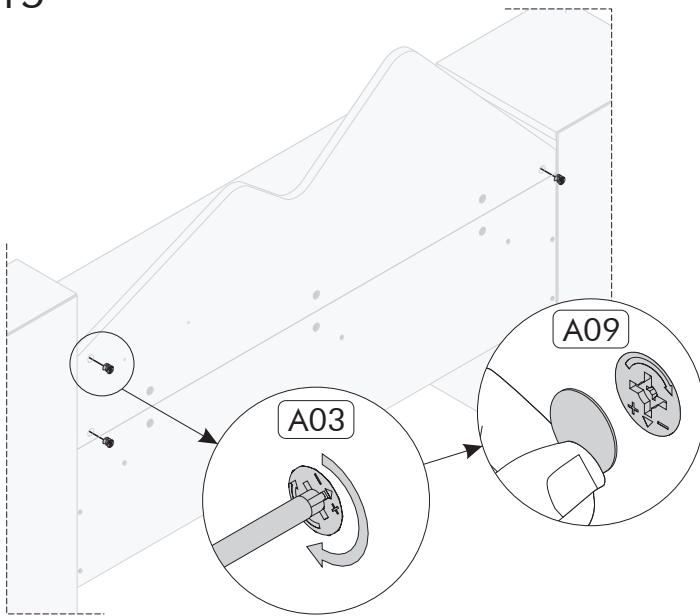

You can contact our company about the topics you are curious about.

LIST OF PART

LIST OF ACCESSORY

Code	Ebat / Dimension	Pieces
01	40 x 50 x 1.8 cm	1
02	40 x 50 x 1.8 cm	1
03	45 x 120 x 1.8 cm	1
04	30 x 120 x 1.8 cm	1
05	45 x 120 x 1.8 cm	1
06	15 x 40 x 1.8 cm	1
07	30 x 65 x 1.8 cm	1
08	30 x 65 x 1.8 cm	1
09	30 x 30 x 1.8 cm	2
10	30x 30 x 1.8 cm	1
11	26.2 x 30 x 1.8 cm	1
12	15 x 30 x 1.8 cm	1
13	30 x 90 x 1.8 cm	1
14	30 x 90 x 1.8 cm	1
15	24 x 26.2 x 1.8 cm	1
16	19 x 26.2 x 1.8 cm	1
17	29.6 x 68.2 x 0.3 cm	1
18	29.6 x 93.2 x 0.3 cm	1
19	30 x 35 x 1.8 cm	2

ASSEMBLY

13

14

15

16

17

18

19