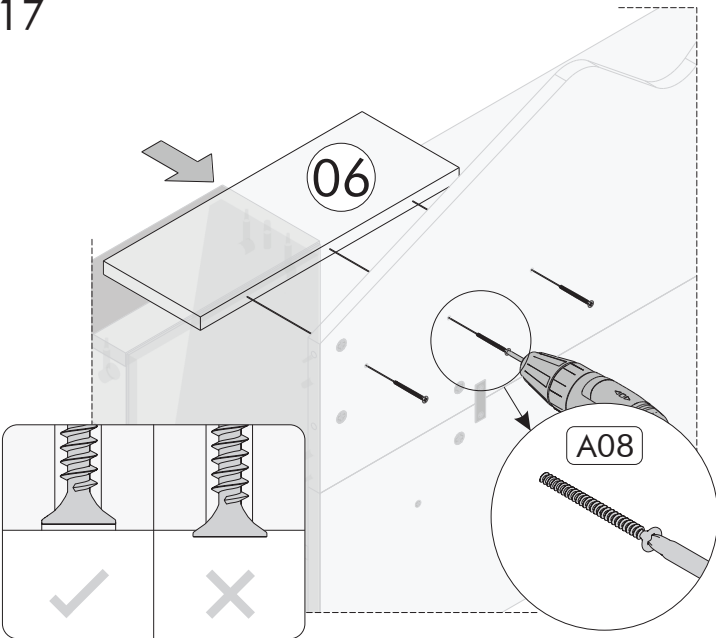

You can contact our company about the topics you are curious about.

LIST OF PART

LIST OF ACCESSORY

Code	Ebat / Dimension	Pieces
01	40 x 50 x 1.8 cm	1
02	40 x 50 x 1.8 cm	1
03	45 x 120 x 1.8 cm	1
04	30 x 120 x 1.8 cm	1
05	45 x 120 x 1.8 cm	1
06	15 x 40 x 1.8 cm	1
07	30 x 65 x 1.8 cm	1
08	30 x 65 x 1.8 cm	1
09	30 x 30 x 1.8 cm	2
10	30x 30 x 1.8 cm	1
11	26.2 x 30 x 1.8 cm	1
12	15 x 30 x 1.8 cm	1
13	30 x 90 x 1.8 cm	1
14	30 x 90 x 1.8 cm	1
15	24 x 26.2 x 1.8 cm	1
16	19 x 26.2 x 1.8 cm	1
17	29.6 x 68.2 x 0.3 cm	1
18	29.6 x 93.2 x 0.3 cm	1
19	30 x 35 x 1.8 cm	2

ASSEMBLY

13

14

15

16

17

18

19