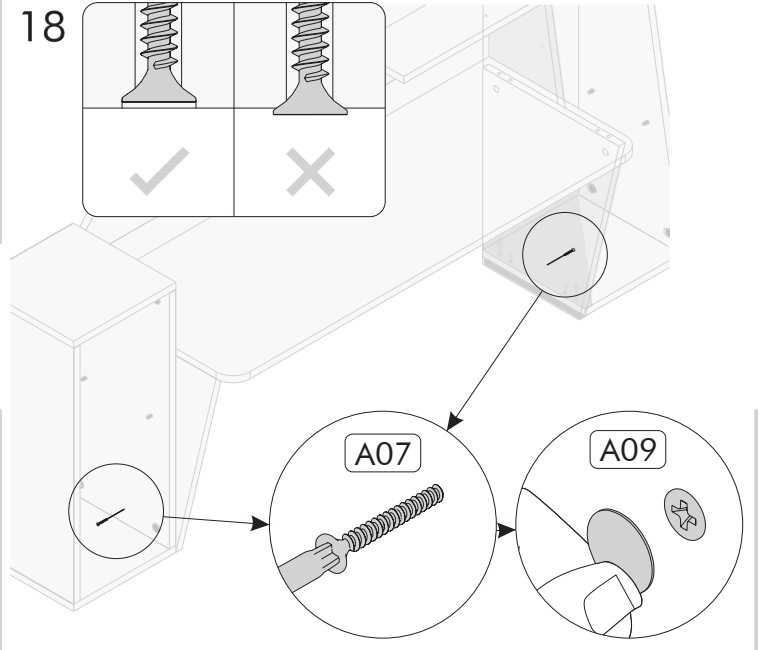

You can contact our company about the topics you are curious about.

LIST OF PART

LIST OF ACCESSORY

Code	Ebat / Dimension	Pieces
01	40 x 50 x 1.8 cm	1
02	40 x 50 x 1.8 cm	1
03	45 x 120 x 1.8 cm	1
04	30 x 120 x 1.8 cm	1
05	45 x 120 x 1.8 cm	1
06	15 x 40 x 1.8 cm	1
07	30 x 65 x 1.8 cm	1
08	30 x 65 x 1.8 cm	1
09	30 x 30 x 1.8 cm	2
10	30x 30 x 1.8 cm	1
11	26.2 x 30 x 1.8 cm	1
12	15 x 30 x 1.8 cm	1
13	30 x 90 x 1.8 cm	1
14	30 x 90 x 1.8 cm	1
15	24 x 26.2 x 1.8 cm	1
16	19 x 26.2 x 1.8 cm	1
17	29.6 x 68.2 x 0.3 cm	1
18	29.6 x 93.2 x 0.3 cm	1
19	30 x 35 x 1.8 cm	2

ASSEMBLY

13

14

15

16

17

18

19