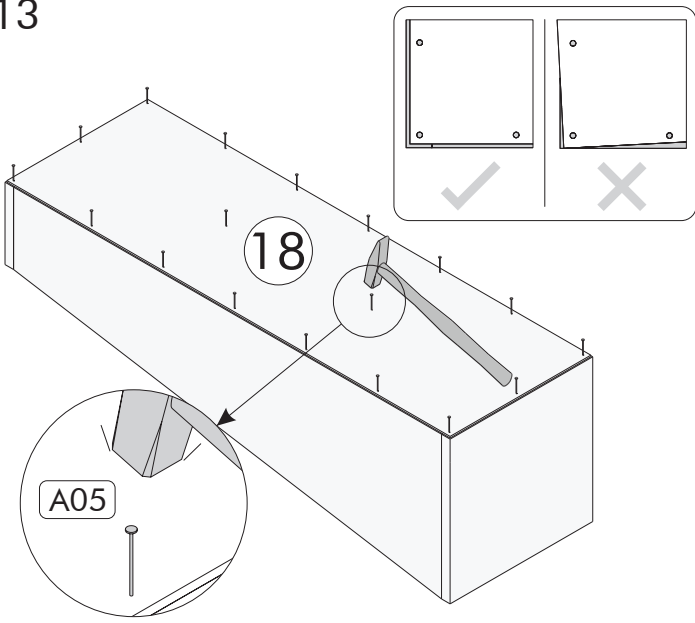

ASSEMBLY

13